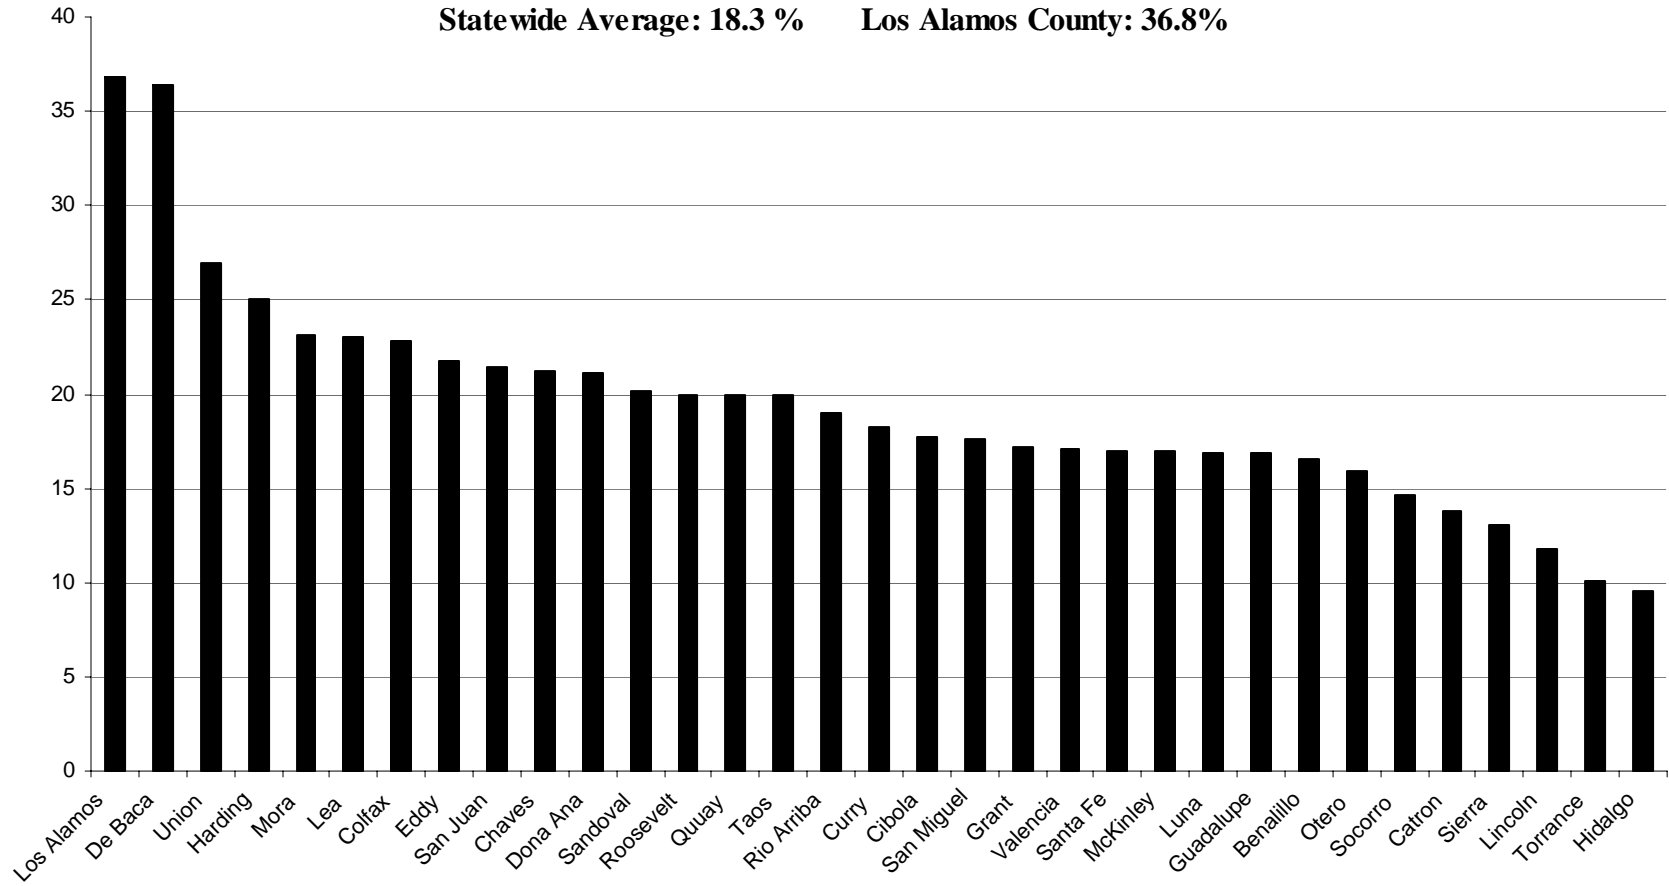

**Percentage of Alcohol-Related Crashes With Driver Under 21 by County, 2000-2004**

**Los Alamos County DWI Program, Los Alamos Police Department, NM Children, Youth and Families Department**